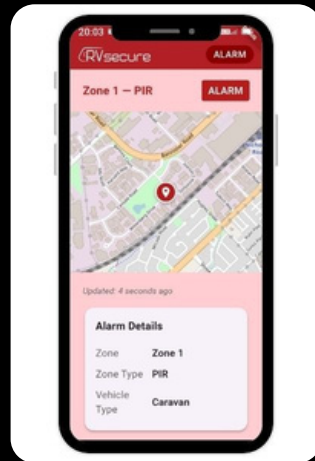

Q. Is it hard to install?

A: No. Genesis is designed for straightforward installation and comes with full documentation and support.

Easy setup via
RVS_Connect

Alarm notification with
detailed information

It's not secure unless it's RVsecure

The RVsecure App

With the RVsecure App, your critical information is just a fingertip away

Alarm Status

Notifications

Tracking Trail

History

It's not secure unless it's RVsecure

***Due April 2026*

PlatinumX Genesis Additional Features List

- All PlatinumX Features
- Internal GPS
 - Navstar GPS (Worldwide)
 - Galileo (Europe)
- 250m Automatic Geofence when Armed
- Internal WiFi for connection to
 - Starlink
 - Eutelsat
 - Any 4G/5G wifi router
 - 4G WiFi dongle
- Alarm alerts via email & App (due 2026)
 - Zone Information (ie Zone 1 : PIR)
 - GPS Location
 - House Battery Voltage (incl low voltage alert)
- Regular system information and operational summary
- Monitors GPS polling and alerts user if connection missed
- Alarm can directly power WiFi router up to 1.2A (or switch relay for higher startup current requirements)
- Easy to set up via RVS_Connect WiFi
- Multi language support
- Additional sensors available including Cable Loop (exterior protection), CO2