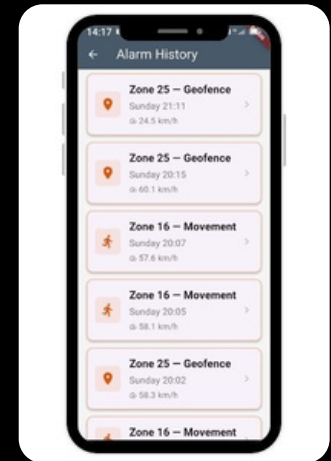

Q. Is it hard to install?

A: No. Genesis is designed for straightforward installation and comes with full documentation and support.

Easy setup via
RVS_Connect

Alarm notification with
detailed information

It's not secure unless it's RVsecure

The RVsecure App

With the RVsecure App, your critical information is just a fingertip away

Alarm Status

Notifications

Tracking Trail

History

It's not secure unless it's RVsecure

***Due April 2026*

PlatinumX Genesis Additional Features List

- All PlatinumX Features
- Internal GPS
 - Navstar GPS (Worldwide)
 - Galileo (Europe)
- 250m Automatic Geofence when Armed
- Internal WiFi for connection to
 - Starlink
 - Eutelsat
 - Any 4G/5G wifi router
 - 4G WiFi dongle
- Alarm alerts via email & App (due 2026)
 - Zone Information (ie Zone 1 : PIR)
 - GPS Location
 - House Battery Voltage (incl low voltage alert)
- Regular system information and operational summary
- Monitors GPS polling and alerts user if connection missed
- Alarm can directly power WiFi router up to 1.2A (or switch relay for higher startup current requirements)
- Easy to set up via RVS_Connect WiFi
- Multi language support
- Additional sensors available including Cable Loop (exterior protection), CO2