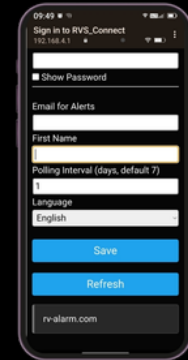

Q. Will I ever pay ongoing fees?

A: No — never. One purchase covers you for life with no subscriptions, SIM contracts or renewal fees.

Q. Does it work off-grid?

A: Yes. Genesis is fully compatible with Starlink, making it ideal for remote touring and national park camping.

Q. I don't have a router — can Genesis still work?

A: Yes. An optional 4G Wi-Fi dongle plugs into the Genesis USB port and uses a standard data-only SIM.

Q. What vehicles does it work with?

A: Genesis protects caravans, motorhomes and marine vessels — one system covers all three.

Q. Is it hard to install?

A: No. Genesis is designed for straightforward installation and comes with full documentation and support.

Easy setup via
RVS_Connect

Alarm notification with
detailed information

It's not secure unless it's RVsecure

The RVsecure App

With the RVsecure App, your critical information is just a fingertip away

Alarm Status

Notifications

Tracking Trail

History

It's not secure unless it's RVsecure