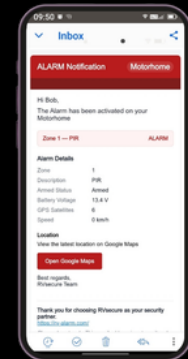

Alarm notification with
detailed information

It's not secure unless it's RVsecure