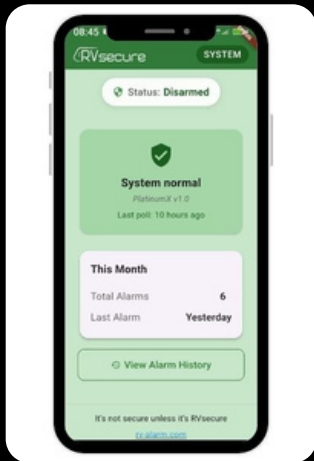

Q. I don't have a router — can Genesis still work?

A: Yes. An optional 4G Wi-Fi dongle plugs into the Genesis USB port and uses a standard data-only SIM.

Q. What vehicles does it work with?

A: Genesis protects caravans, motorhomes and marine vessels — one system covers all three.

Q. Is it hard to install?

A: No. Genesis is designed for straightforward installation and comes with full documentation and support.

Easy setup via
RVS_Connect

Alarm notification with
detailed information

It's not secure unless it's RVsecure

The RVsecure App

With the RVsecure App, your critical information is just a fingertip away

Alarm Status

Notifications

Tracking Trail

History

It's not secure unless it's RVsecure

***Due April 2026*

PlatinumX Genesis Additional Features List

- All PlatinumX Features
- Internal GPS
 - Navstar GPS (Worldwide)
 - Galileo (Europe)
- 250m Automatic Geofence when Armed
- Internal WiFi for connection to
 - Starlink
 - Eutelsat
 - Any 4G/5G wifi router
 - 4G WiFi dongle
- Alarm alerts via email & App (due 2026)
 - Zone Information (ie Zone 1 : PIR)
 - GPS Location
 - House Battery Voltage (incl low voltage alert)
- Regular system information and operational summary
- Monitors GPS polling and alerts user if connection missed
- Alarm can directly power WiFi router up to 1.2A (or switch relay for higher startup current requirements)
- Easy to set up via RVS_Connect WiFi
- Multi language support
- Additional sensors available including Cable Loop (exterior protection), CO2