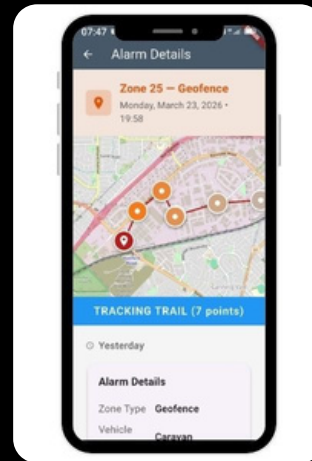

Q. Is it hard to install?

A: No. Genesis is designed for straightforward installation and comes with full documentation and support.

Easy setup via
RVS_Connect

Alarm notification with
detailed information

It's not secure unless it's RVsecure

The RVsecure App

With the RVsecure App, your critical information is just a fingertip away

Alarm Status

Notifications

Tracking Trail

History

It's not secure unless it's RVsecure

***Due April 2026*

PlatinumX Genesis Additional Features List

- All PlatinumX Features
- Internal GPS
 - Navstar GPS (Worldwide)
 - Galileo (Europe)
- 250m Automatic Geofence when Armed
- Internal WiFi for connection to
 - Starlink
 - Eutelsat
 - Any 4G/5G wifi router
 - 4G WiFi dongle
- Alarm alerts via email & App (due 2026)
 - Zone Information (ie Zone 1 : PIR)
 - GPS Location
 - House Battery Voltage (incl low voltage alert)
- Regular system information and operational summary
- Monitors GPS polling and alerts user if connection missed
- Alarm can directly power WiFi router up to 1.2A (or switch relay for higher startup current requirements)
- Easy to set up via RVS_Connect WiFi
- Multi language support
- Additional sensors available including Cable Loop (exterior protection), CO2